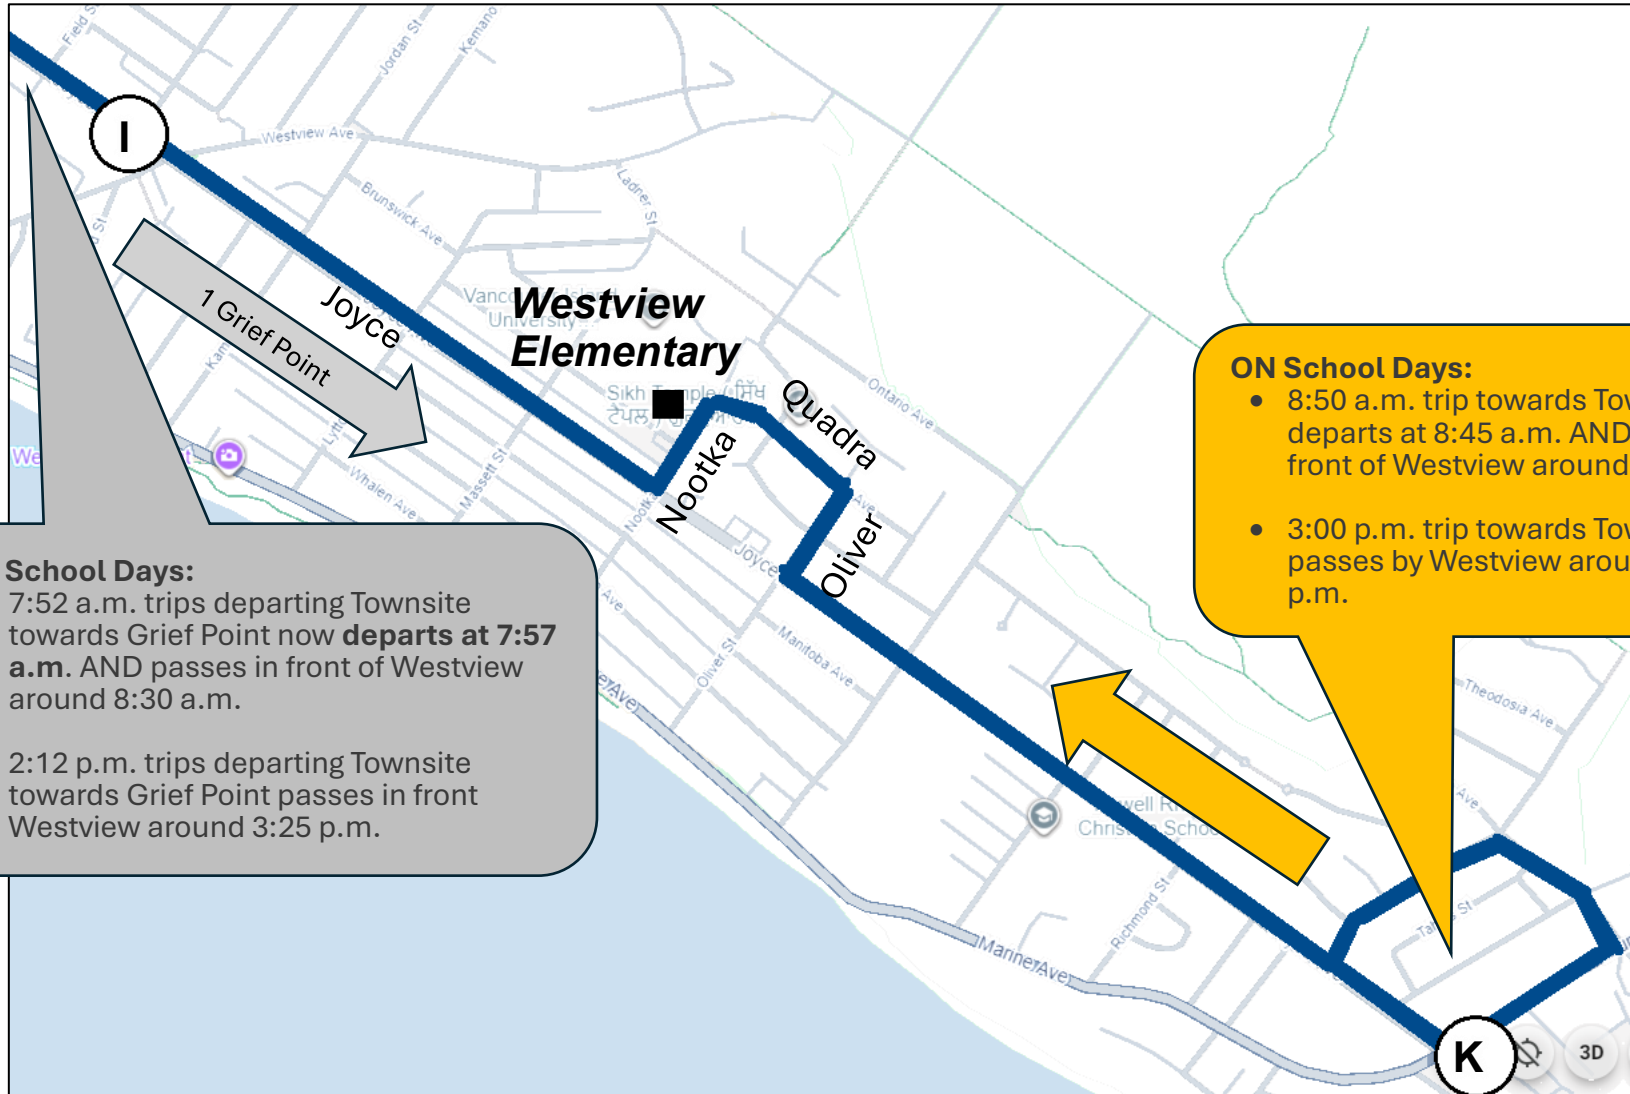

On School days the following Route 1 trips will be adjusted:

1 Grief Point

- 7:52 a.m. trip now departs at **7:57 a.m.** and passes in front of Westview
- 2:12 p.m. trip now passes in front of Westview

1 Townsite

- 8:50 a.m. trip now departs at **8:45 a.m.** and passes in front of Westview
- 3:00 p.m. trip now passes in front of Westview

To better serve Brooks students and familie

On School days the following adjustments will happen

2 Wildwood Express

- The trip that departs Lund & King at 8:16 a.m. towards Town Centre will pass in front of Brooks School enroute to Town Centre

1 Townsite

- An additional segment of Route 1 Townsite will be added, departing Town Centre Exchange at 8:25 a.m.